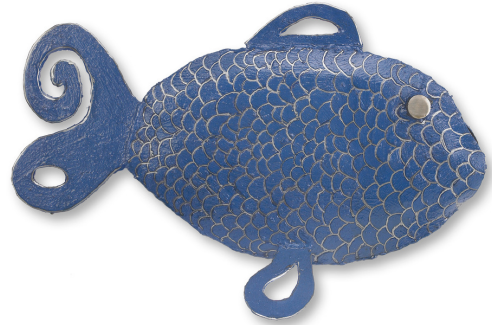

Arthur the Antelope
28"h x 19"w x 8"d

Elk Head
26"h x 16"w x 13"d

Roxy the Reindeer
26"h x 22"w x 13"d

Cat Wall Sculpture
20"h x 24"w x 9"d

Whale
24"h x 33"w x 6"d

Fiona the Fish
14"h x 18"w x 2.5"d

Octopus 17"w x 16"h x 15"d