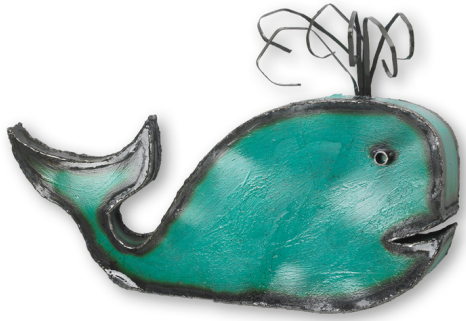

Arthur the Antelope
28"h x 19"w x 8"d

Elk Head
26"h x 16"w x 13"d

Roxy the Reindeer
26"h x 22"w x 13"d

Cat Wall Sculpture
20"h x 24"w x 9"d

Whale
24"h x 33"w x 6"d

Fiona the Fish
14"h x 18"w x 2.5"d

Octopus 17"w x 16"h x 15"d